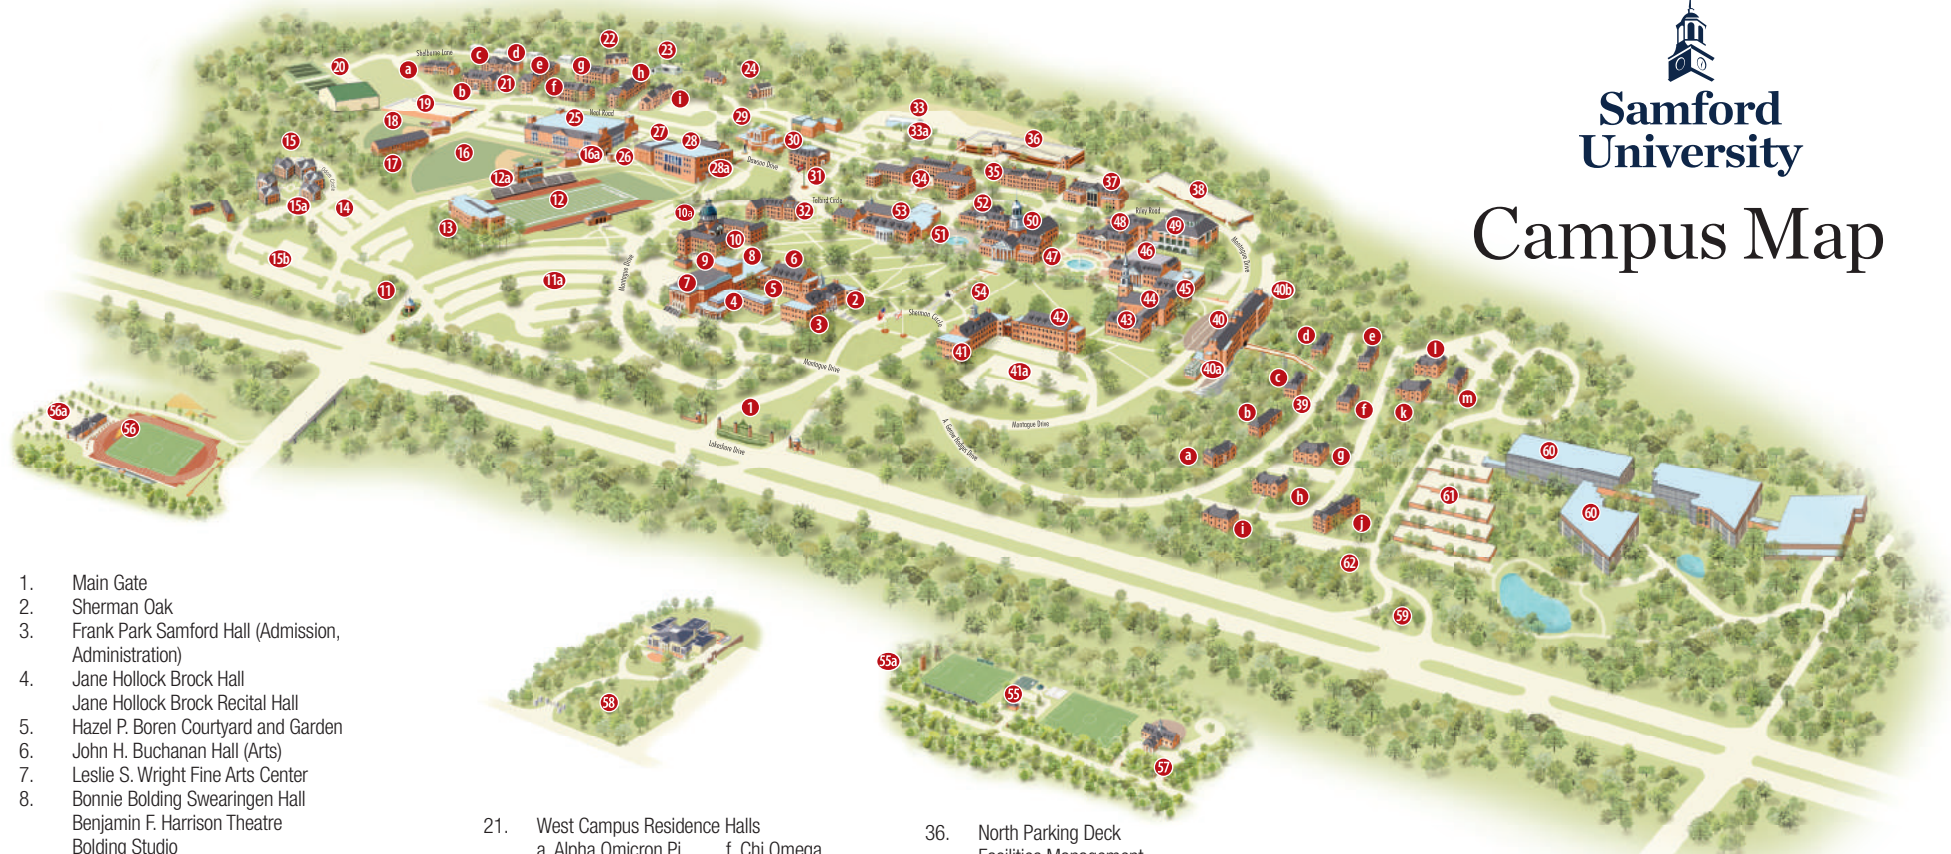

# Campus Map

- 1. Main Gate
- 2. Sherman Oak
- 3. Frank Park Samford Hall (Admission, Administration)
- 4. Jane Hollock Brock Hall  
Jane Hollock Brock Recital Hall
- 5. Hazel P. Boren Courtyard and Garden
- 6. John H. Buchanan Hall (Arts)
- 7. Leslie S. Wright Fine Arts Center
- 8. Bonnie Bolding Swearingen Hall  
Benjamin F. Harrison Theatre  
Bolding Studio  
Samford Art Gallery
- 9. Gertha Itasca Earwood Bolding Memorial Garden
- 10. Divinity Hall (Divinity)
- 10a. Andrew Gerow Hodges Chapel
- 11. West Gate Entrance
- 11a. Lower Leslie S. Wright Fine Arts Center Parking Lot
- 12. F. Page Seibert Stadium
- 12a. Leo E. Bashinsky Press Tower
- 13. Sullivan-Cooney Family Field House
- 14. South Stadium Parking Lot
- 15. West Village
- 15a. Barbara Drummond Thorne Hall
- 15b. West Village Parking
- 16. Joe Lee Griffin Baseball Field
- 16a. Carl E. Miller Jr. Press Box
- 17. J. T. Haywood Field House
- 18. Bulldog Softball Field
- 19. West Parking Deck
- 20. Samford Tennis Center  
Darwin E. Hardison Tennis Courts  
Pat Murphy Courington Tennis Pavilion

- 48. Memory Leake Robinson Hall (Law)
- 49. Lucille Stewart Beeson Law Library
- 50. Harwell G. Davis University Library
- 51. Ben Brown Plaza
- 52. Dwight M. Beeson Hall
- 53. Ralph W. Beeson University Center  
Dining Hall  
Bookstore  
The Hub (Information Center)  
Public Safety
- 54. Centennial Walk/University Quadrangle
- 55. Intramural/Recreation Complex
- 55a. Alpine Tower
- 56. Track and Soccer Stadium
- 56a. Track and Soccer Stadium Parking
- 57. Academy of the Arts
- 58. President's Home
- 59. College of Health Sciences Gate Entrance
- 60. College of Health Sciences (Health Professions, Nursing, Pharmacy, Public Health)
- 61. College of Health Sciences Parking
- 62. College of Health Sciences Main Campus Access